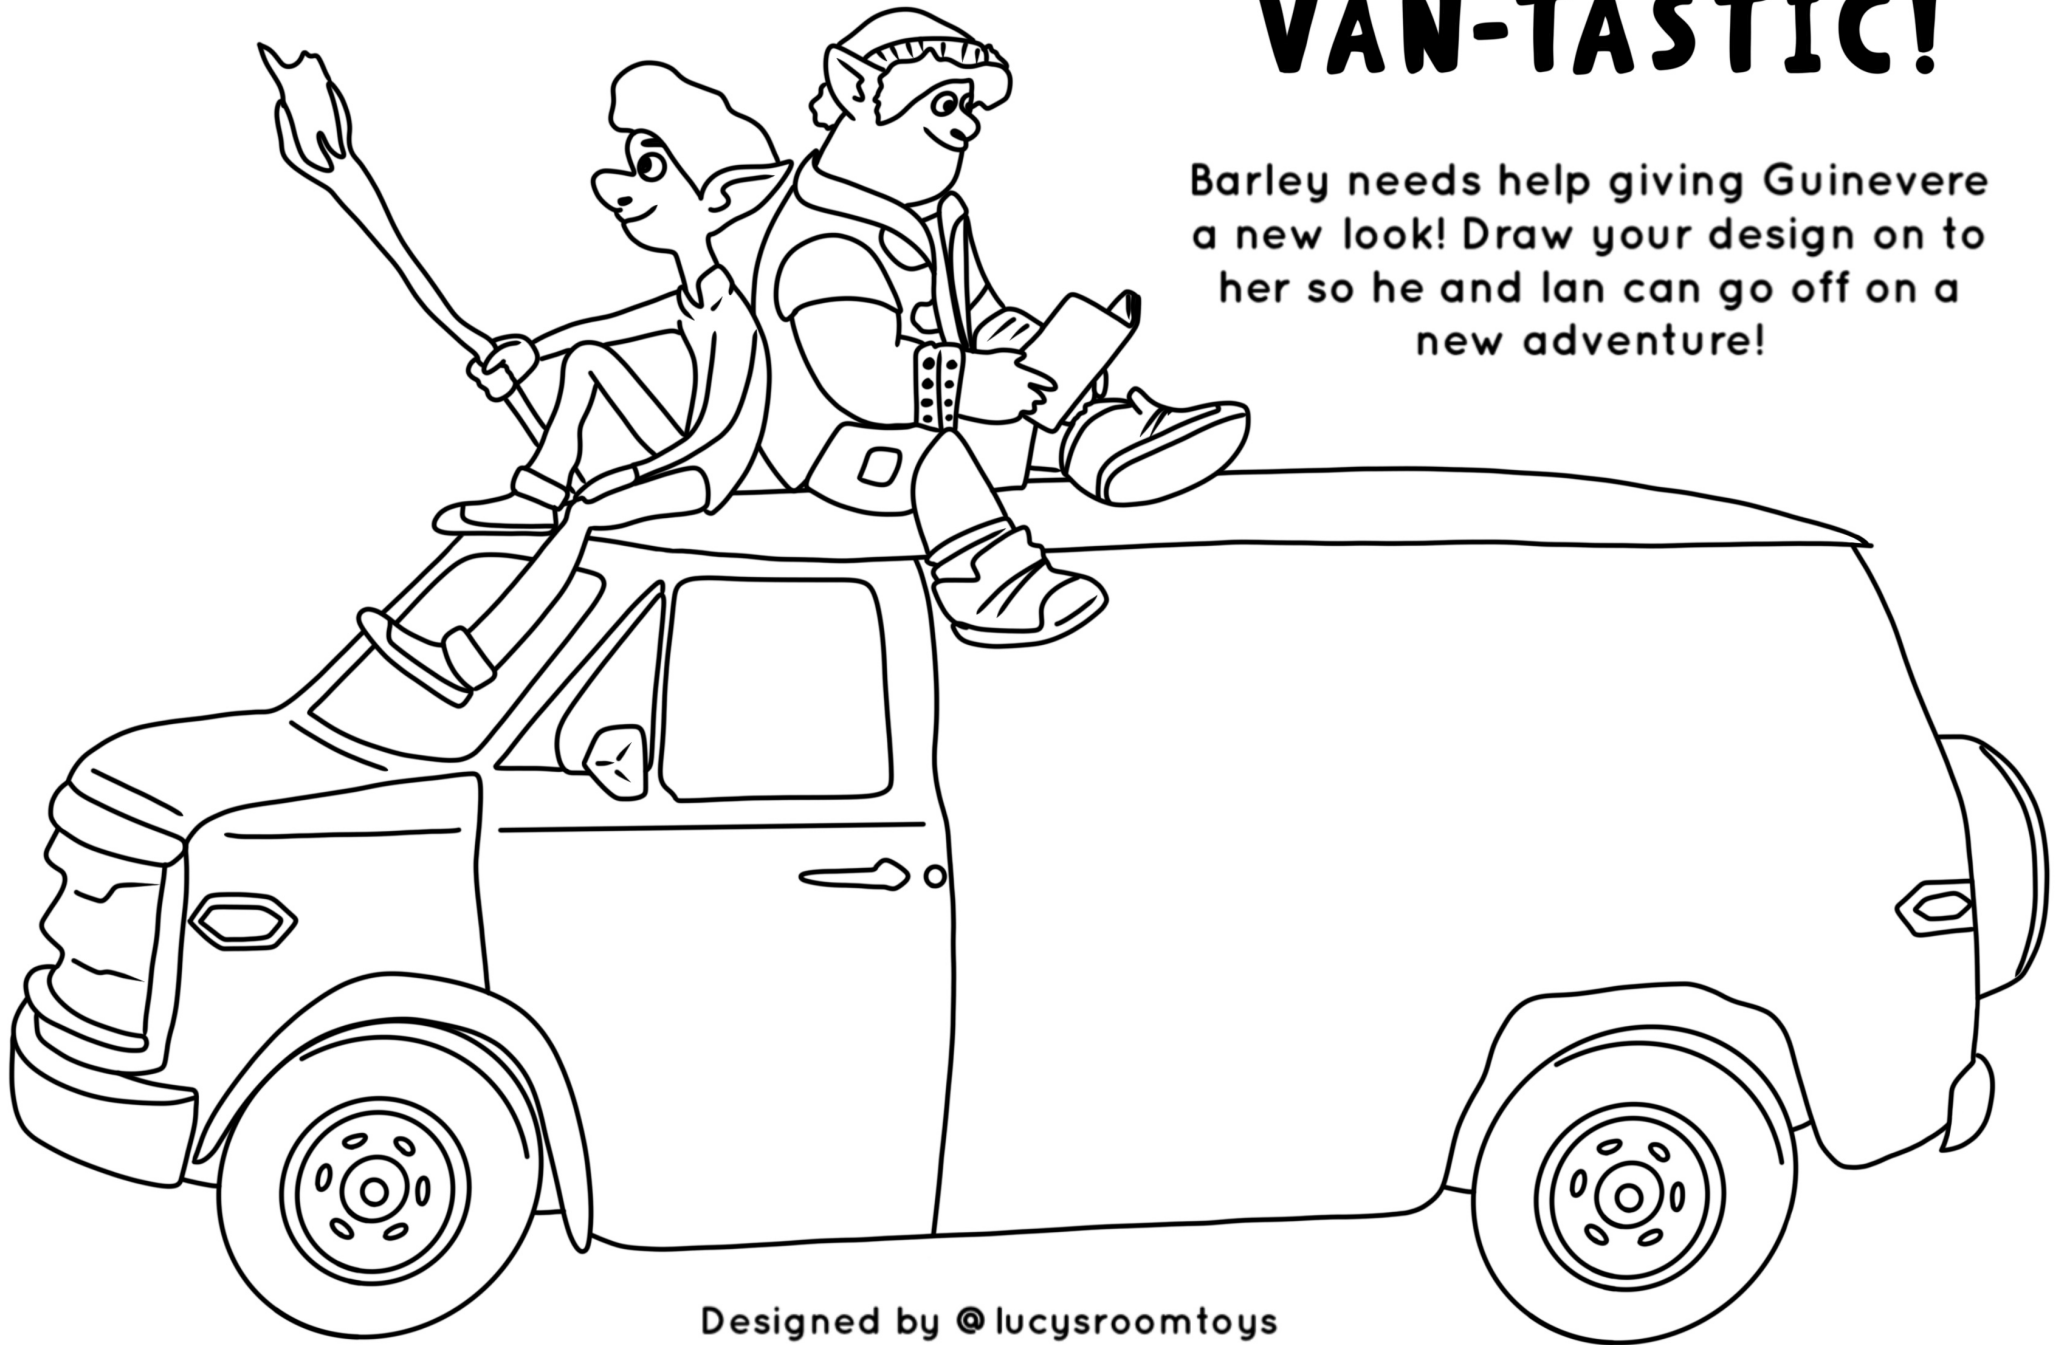

# VAN-TASTIC!

Barley needs help giving Guinevere a new look! Draw your design on to her so he and Ian can go off on a new adventure!

Designed by @lucysroomtoys